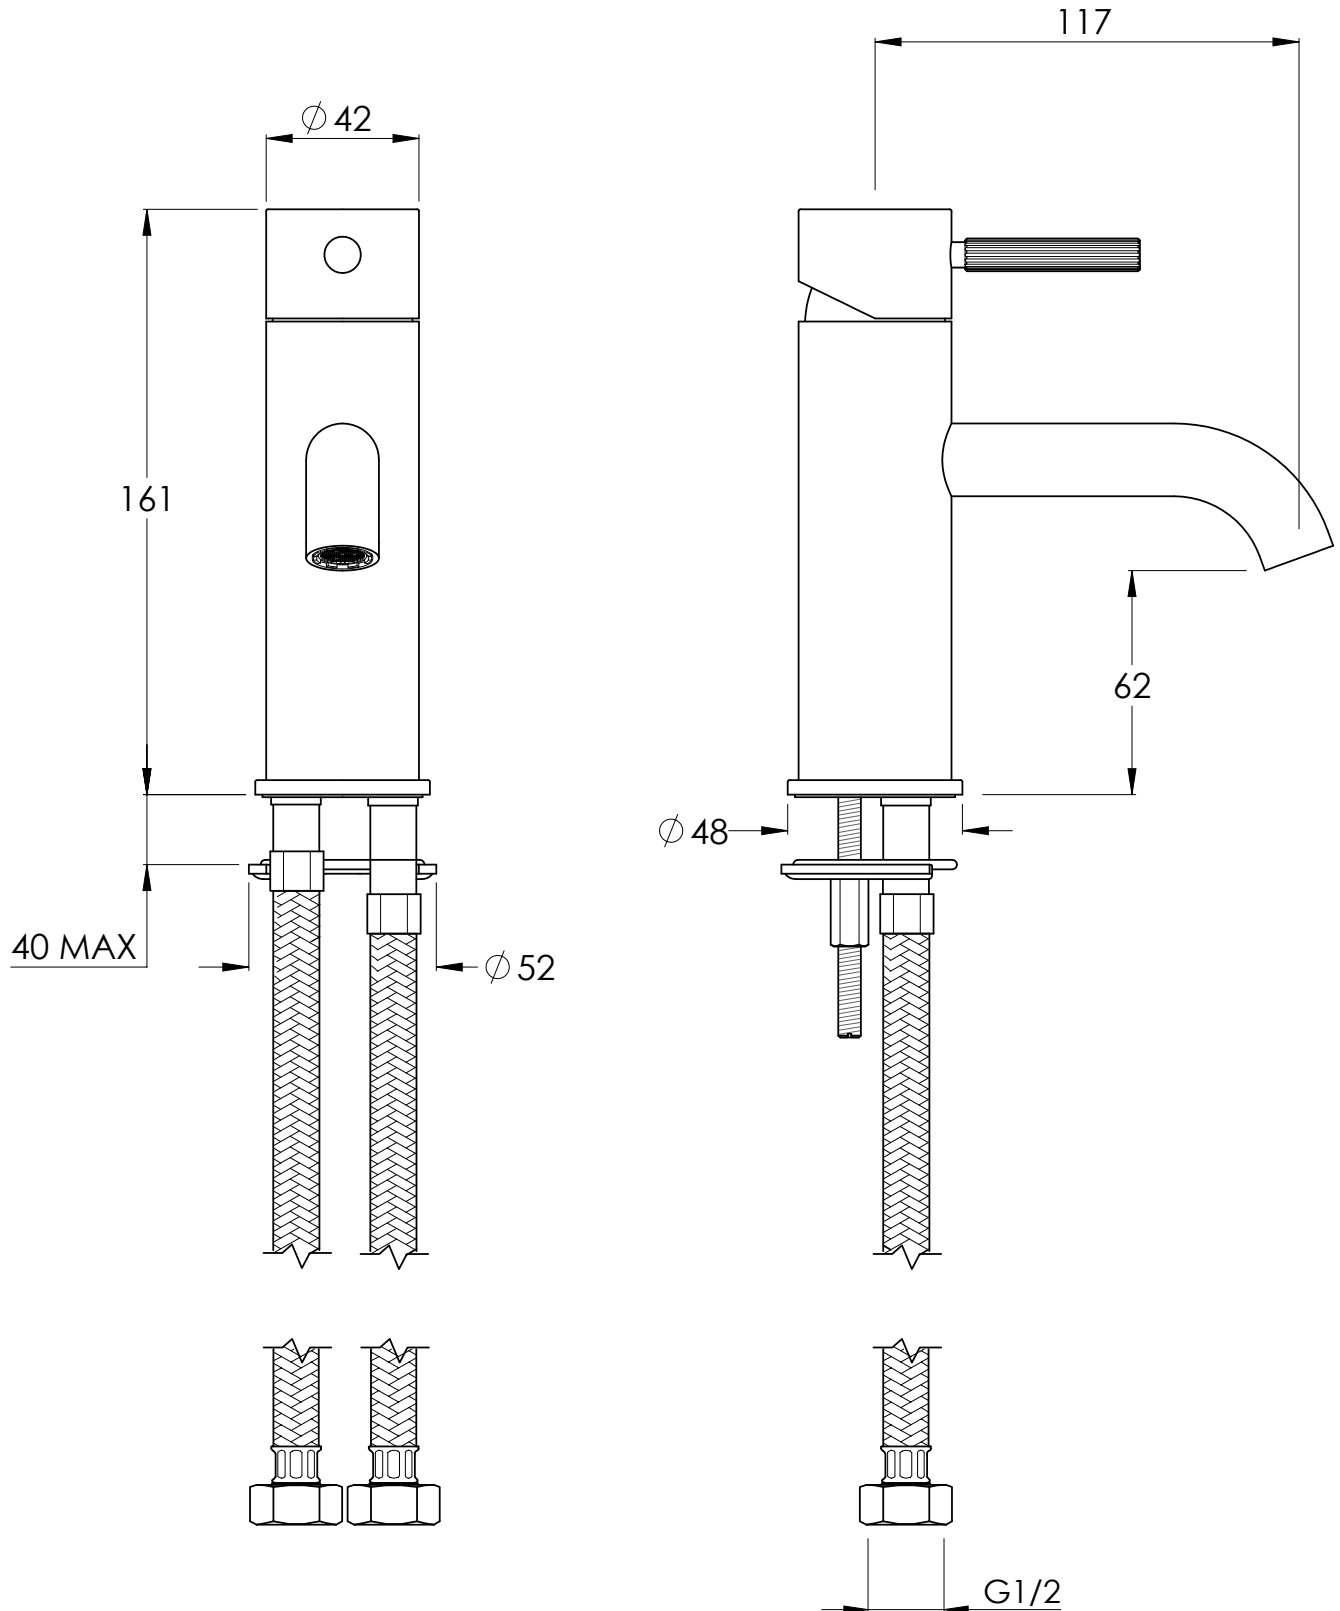

COALBROOK

DC1000

MONOBASIN MIXER

DATE: 03/09/19

REVISION: A

DIMENSIONS IN MILLIMETRES

WHILST EVERY EFFORT IS MADE TO ENSURE THE ACCURACY OF THESE DATA SHEETS THEY ARE SUBJECT TO CHANGE WITHOUT NOTICE AS PART OF THE COMPANY'S PRODUCT DEVELOPMENT PROCESS